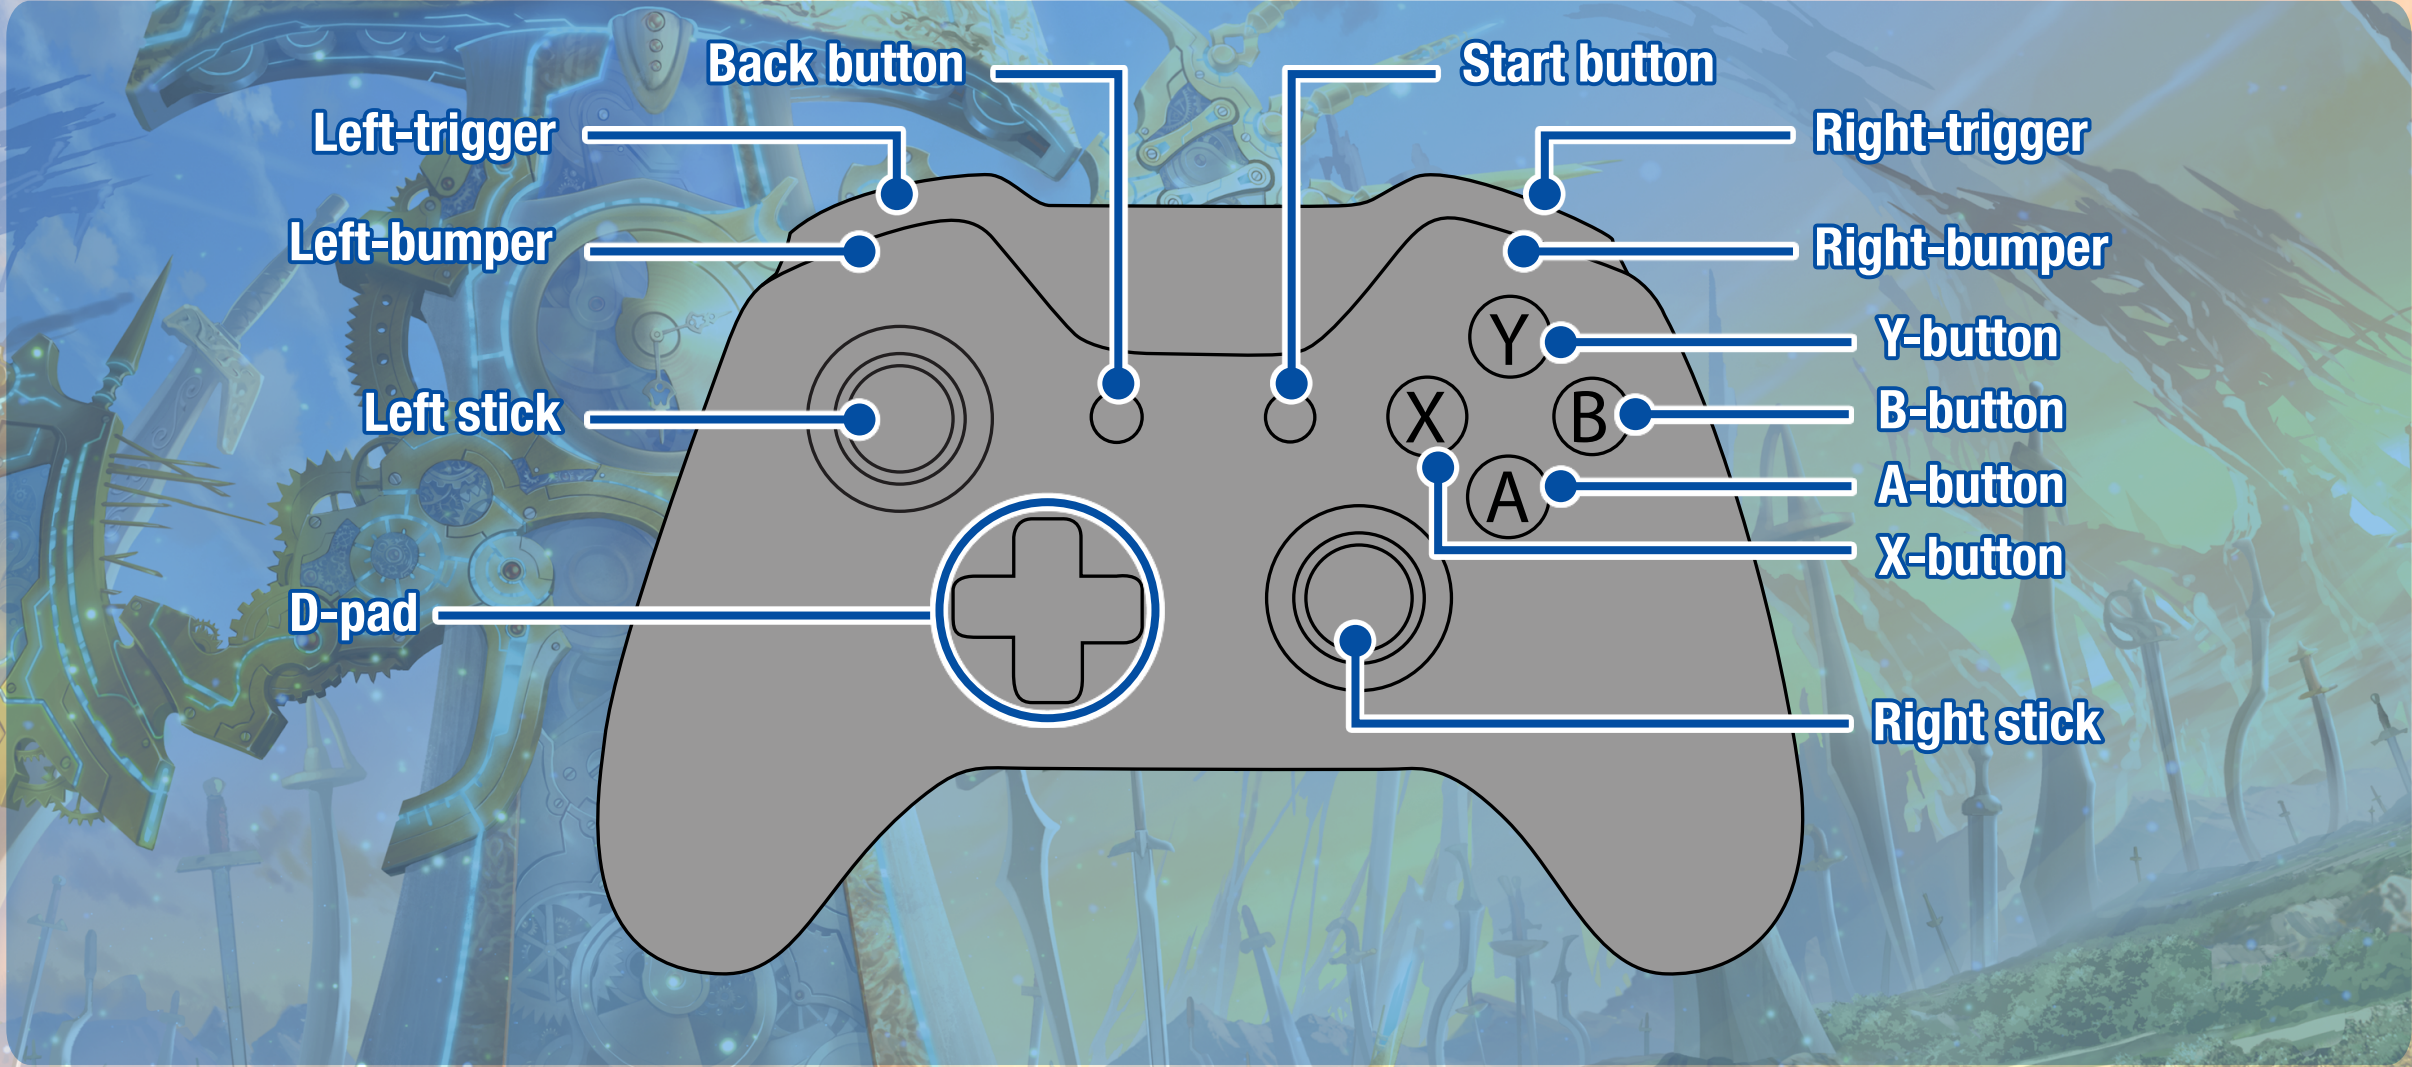

*A Fairy Fencer F*TM
ADVENT DARK FORCE

 **Instruction Manual**

Default Keyboard Layout

Event Controls

Directional keys	Move cursor (when selecting)
Q key	Call up help menu
Enter key	Confirm/Page advance
Up directional key	Backlog
E key	Speed up
F key	Auto
Backspace key	Stop
Z key	Skip event

Battle Controls

Directional keys	Move cursor/ Camera zoom in/out
W/A/S/D keys	Move character
I/J/K/L keys	Move camera
Q key	Call up help menu
Enter key	Confirm/Attack
Backspace key	Cancel
F key	Open Commands
E key	Wait
Z key	Skip cutscenes
C key	Escape

Dungeon Controls

Directional keys	Camera zoom in/out
W/A/S/D keys	Move character
I/J/K/L keys	Move camera
Q key	Call up help menu
Spacebar	Call up map
Enter	Attack/Examine etc.
Backspace key	Jump
F key	Call up menu
Z key	Dash

Default Gamepad Layout

Event Controls

Directional buttons	Move cursor (when selecting)
Back button	Call up help menu
A button	Confirm/Page advance
Up button	Backlog
X button	Speed up
Y button	Auto
B button	Stop
LT button	Skip event