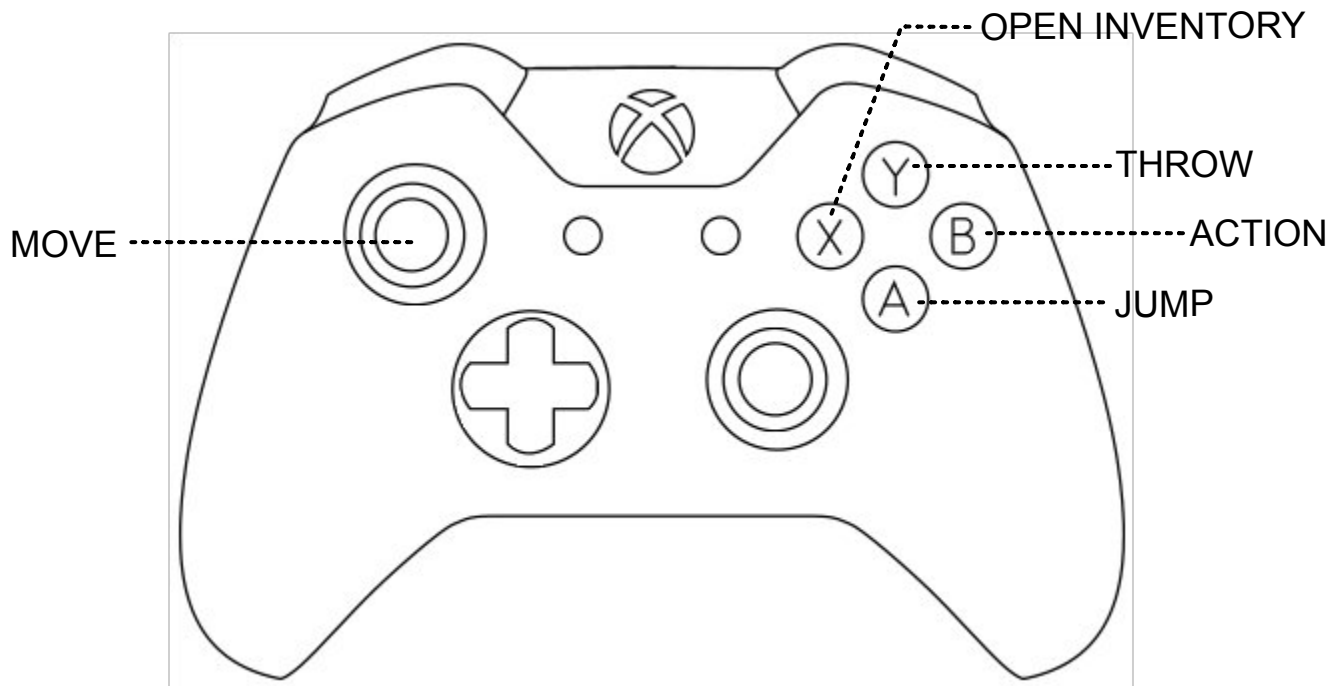

- TRAIL OF - NANOOK

Hello and thank you very much for trying out our game.

Please know this is still in development so there is a chance you encounter some bugs. We still hope you have a nice time playing.

Here are some quick tips that will help you

F1 = Save game

F2 = Load game

When you are cold you can walk up to the other character and repeatedly press the action button to rub him or her warm.

When on ice with fish underneath you can punch holes by equipping your spear and repeatedly pressing the action button.

thank you very much on behalf of the entire Sakari Games team.
Pepijn Rijnders

pepijn@sakarigames.com

feel free to visit www.sakarigames.com